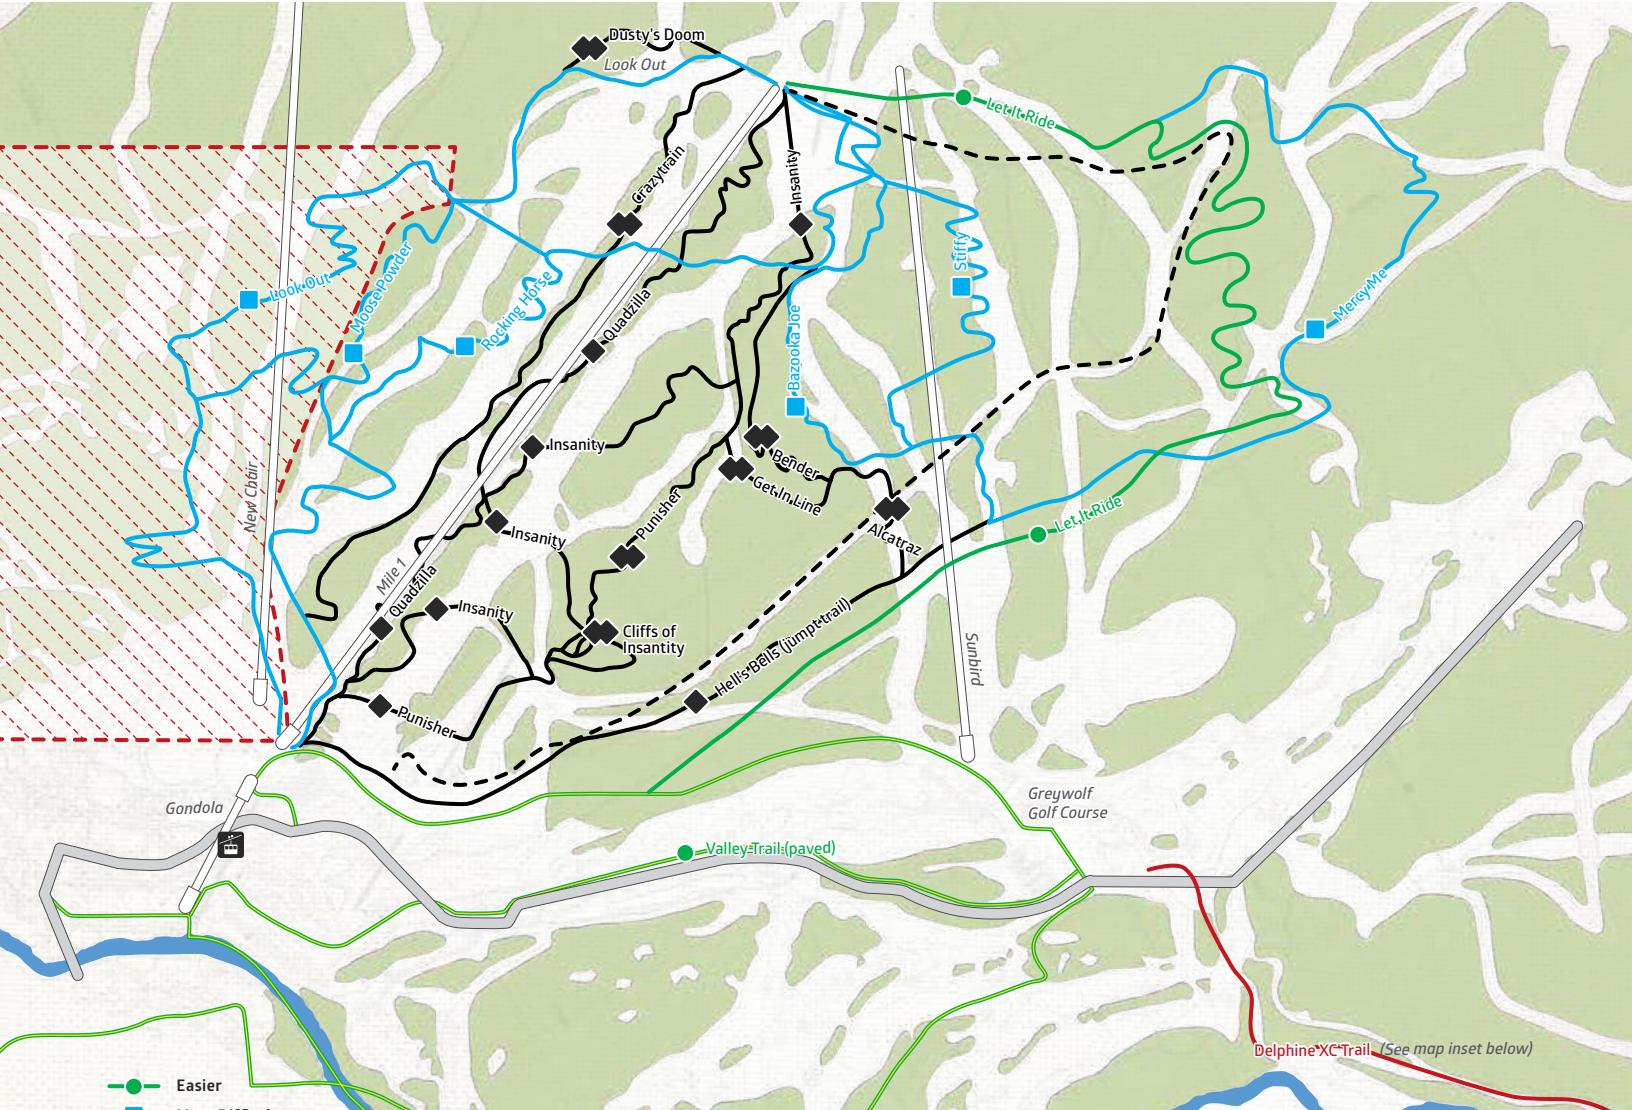

BIKING TRAILS

There's more to the mountains.

- Easier
- More Difficult
- Most Difficult
- Expert Only
- XC Bike Trail
- Closed for 2014 Season
- Service Road
- Multi-purposed paved loop

Need help on the mountain?

Dial 250.342.6941 ext. 9 for help.
Please report all bear or cougar sightings to a staff member.

1.800.663.2929 | BikePanorama.com