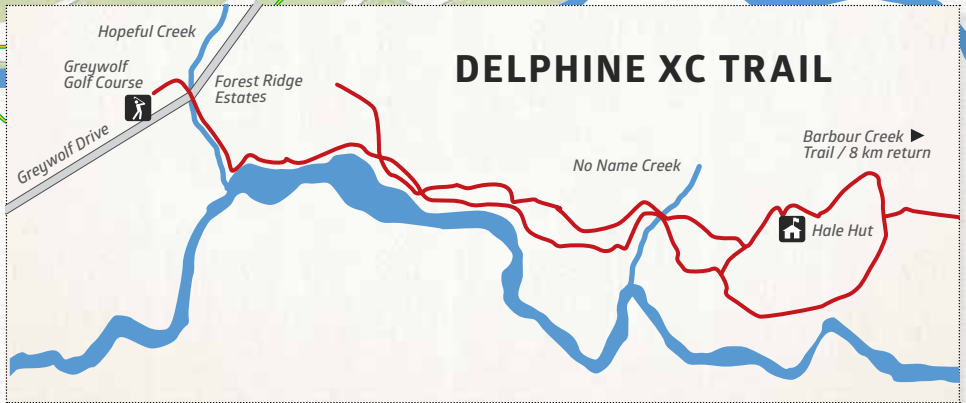

BIKING TRAILS

There's more to the mountains.

- Easier
- More Difficult
- Most Difficult
- Expert Only
- XC Bike Trail
- Closed for 2014 Season
- Service Road
- Multi-purposed paved loop

Need help on the mountain?

Dial 250.342.6941 ext. 9 for help.
Please report all bear or cougar sightings to a staff member.

1.800.663.2929 | BikePanorama.com